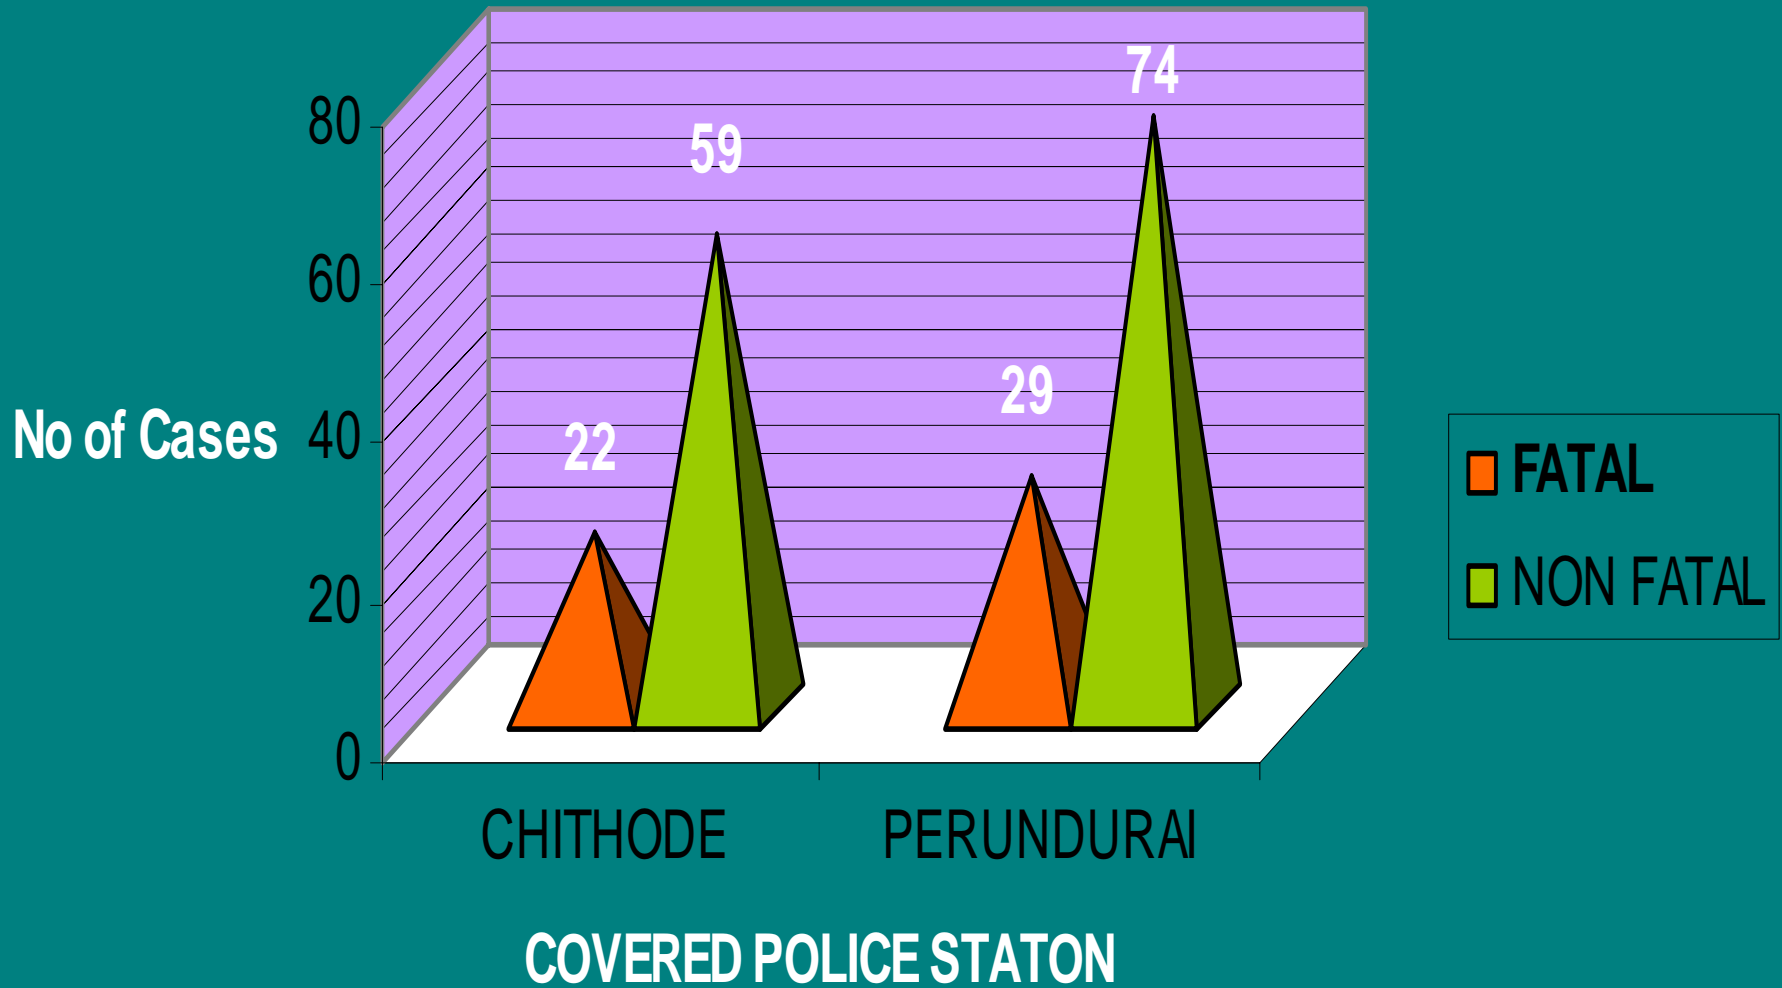

ERODE DISTRICT - ACCIDENT CASE DETAILS IN NH 209 - 2009

STARTS FROM HASSANUR KARAIPALLAM TO TANA PUDUR PULIYAMPATTI - COVERED
SATHY , HASSANUR, PULIYAMPATTI PS - 61 Kms in our district

ERODE DISTRICT - NH 47 ACCIDENT CHART - 2009

ERODE DISTRICT SH 15 ACCIDENT CASE CHART - 2009

COVERED POLICE STATIONS

Its starts from Erode Swastic Corner to Bhavanisagar Periyakallipatti
80 kms

ERODE DISTRICT SH 15 A ROAD ACCIDENT CASE CHART - 2009