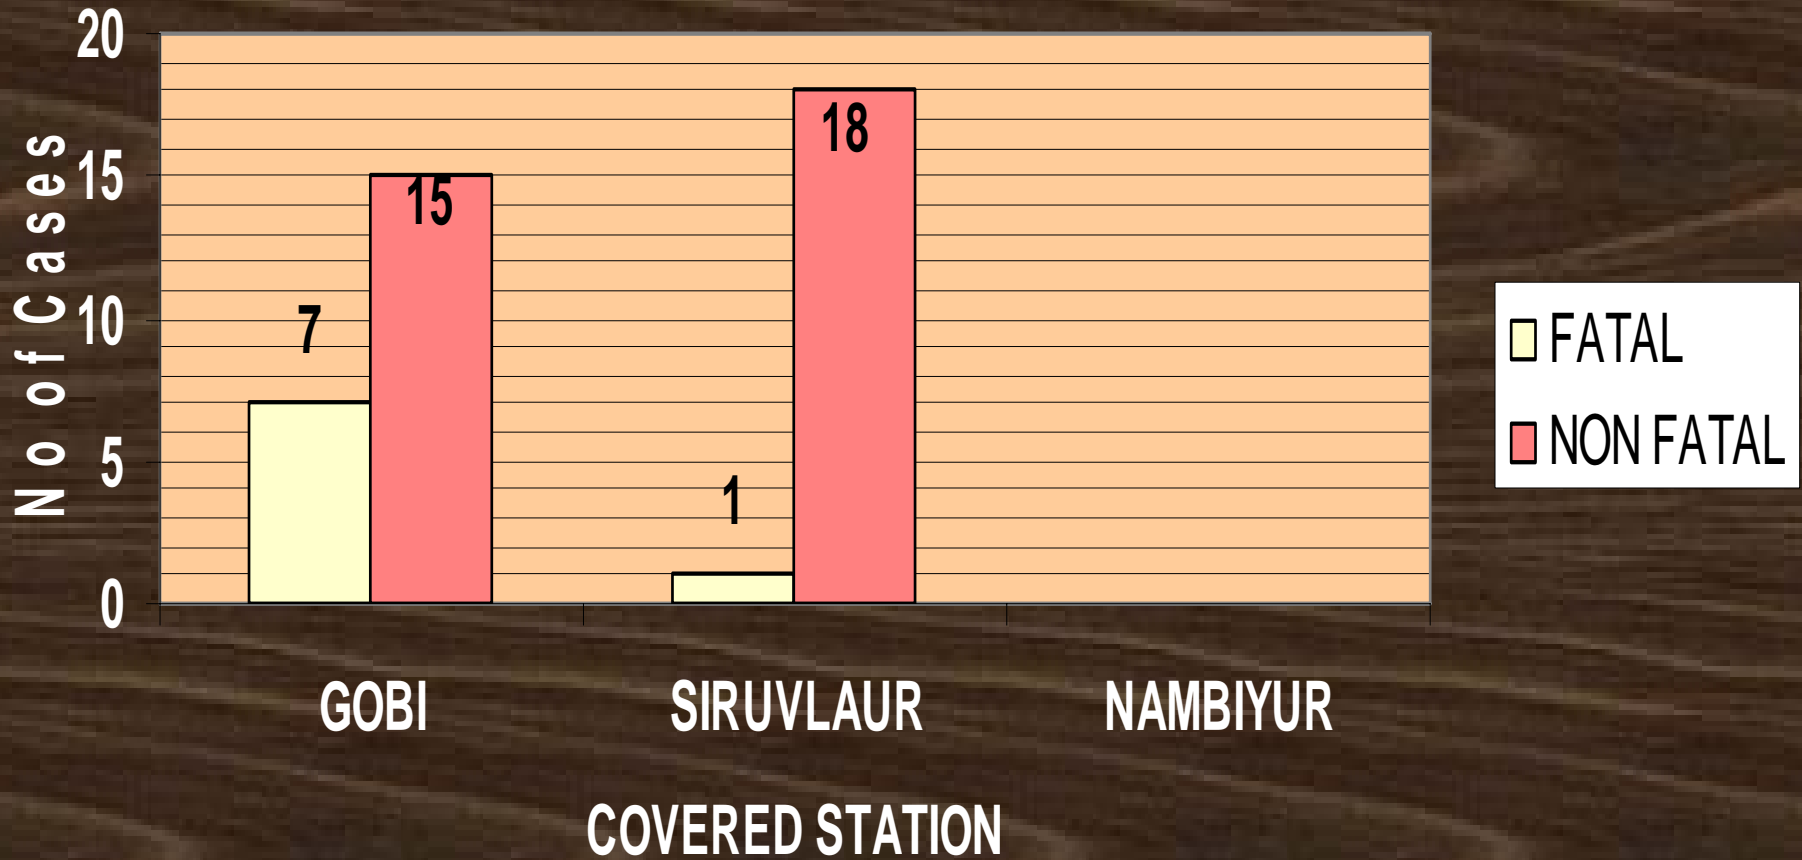

ERODE DISTRICT SH 81 ROAD ACCIDENT CHART - 2009

It Starts from Gobi Anbubhavan jn to Nambiyur
kummipanai District Border - 14 kms