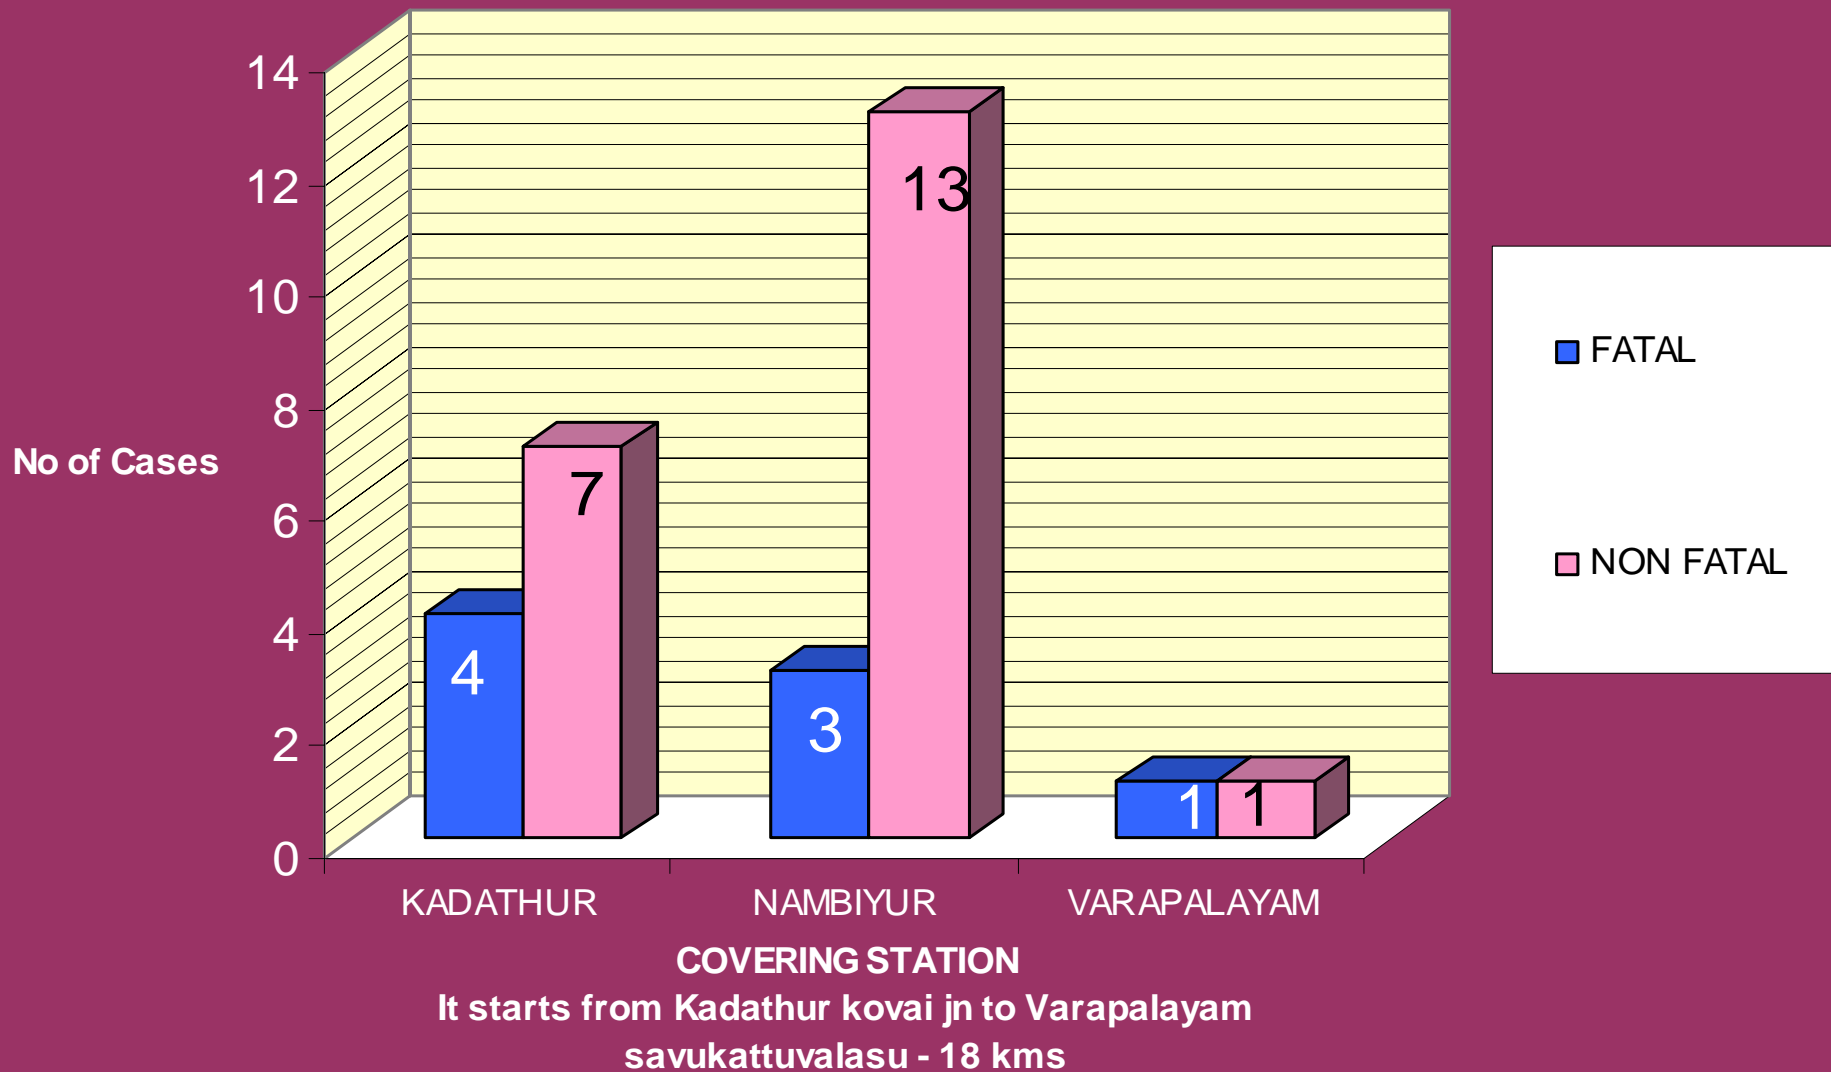

ERODE DISTRICT - ACCIDENT CASE DETAILS IN NH 209 - 2009

STARTS FROM HASSANUR KARAIPALLAM TO TANA PUDUR PULIYAMPATTI - COVERED
SATHY , HASSANUR, PULIYAMPATTI PS - 61 Kms in our district

ERODE DISTRICT - NH 47 ACCIDENT CHART - 2009

ERODE DISTRICT SH 15 ACCIDENT CASE CHART - 2009

COVERED POLICE STATIONS

Its starts from Erode Swastic Corner to Bhavanisagar Periyakallipatti
80 kms

ERODE DISTRICT SH 15 A ROAD ACCIDENT CASE CHART - 2009