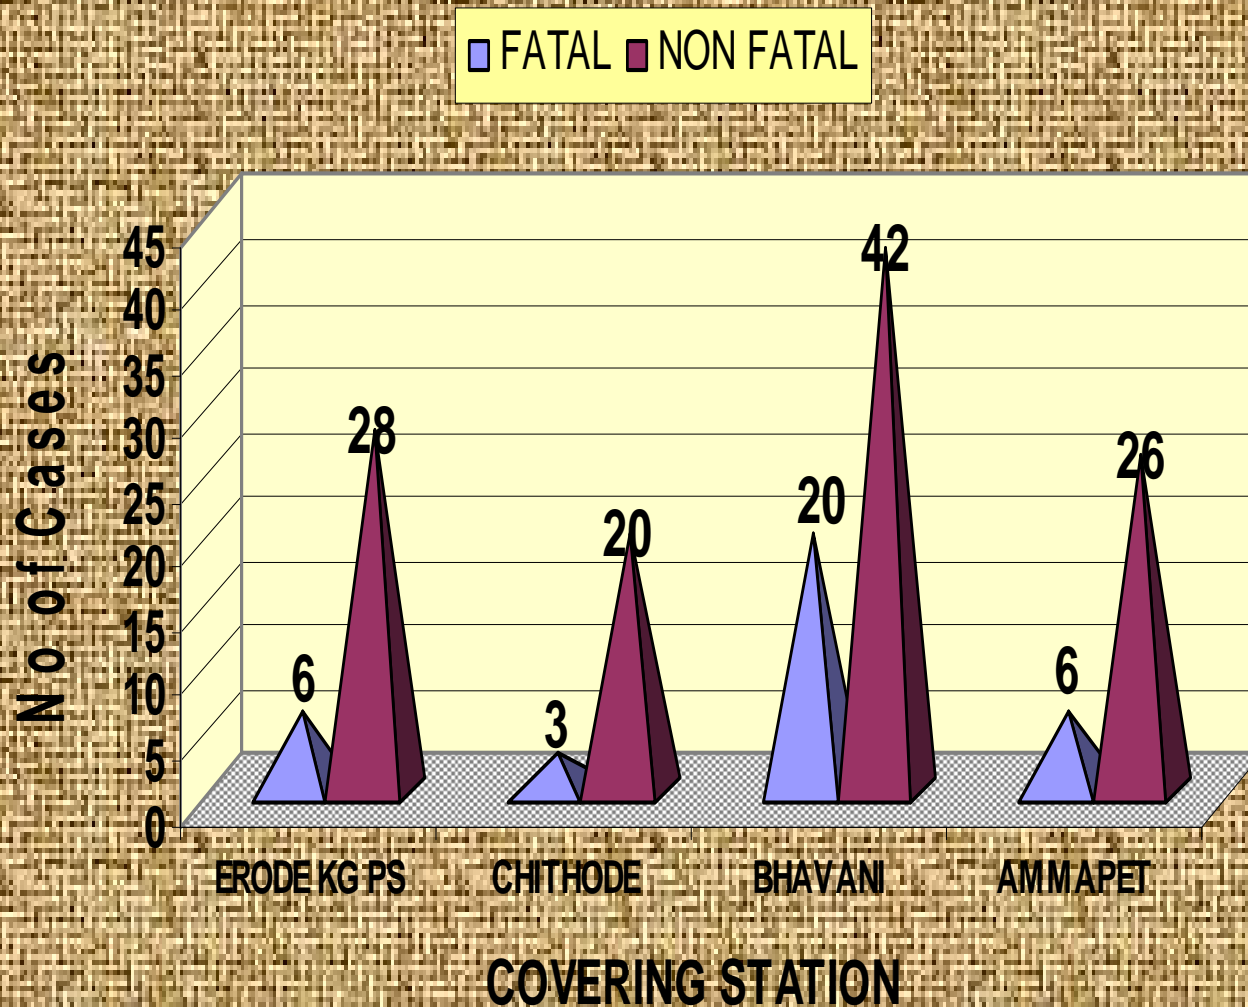

ERODE DISTRICT SH 15 ACCIDENT CASE CHART - 2009

COVERED POLICE STATIONS

Its starts from Erode Swastic Corner to Bhavanisagar Periyakallipatti
80 kms

ERODE DISTRICT SH 15 A ROAD ACCIDENT CASE CHART - 2009

ERODE DISTRICT SH 20 ROAD ACCIDENT CHART - 2009

It starts from Erode Ellaimariamman kovil to
Ammamet Chinnapallam - 44 kms

ERODE DISTRICT SH 79 ROAD ACCIDENT CHART - 2009

■ NON FATAL
■ FATAL

No of Cases
Its starts from Erode Cauvery bridge to Erode
Bull fight corner 5 kms