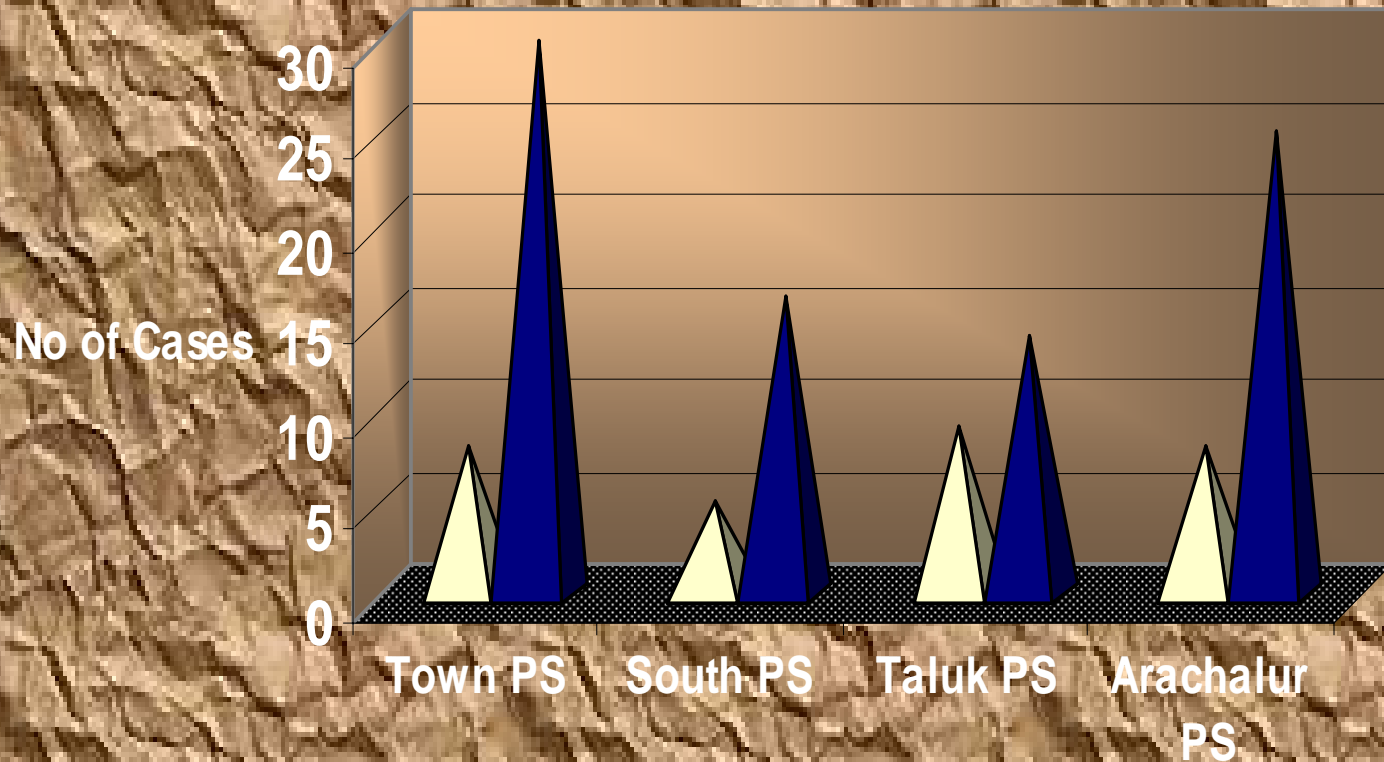

ERODE DISTRICT SH 83 ROAD ACCIDENT CHART - 2009

□ FATAL
■ NON FATAL

COVERED STATION
It Starts from Erode Swastic corner to
Kodumudi Noyal River (District Border) - 32
kms