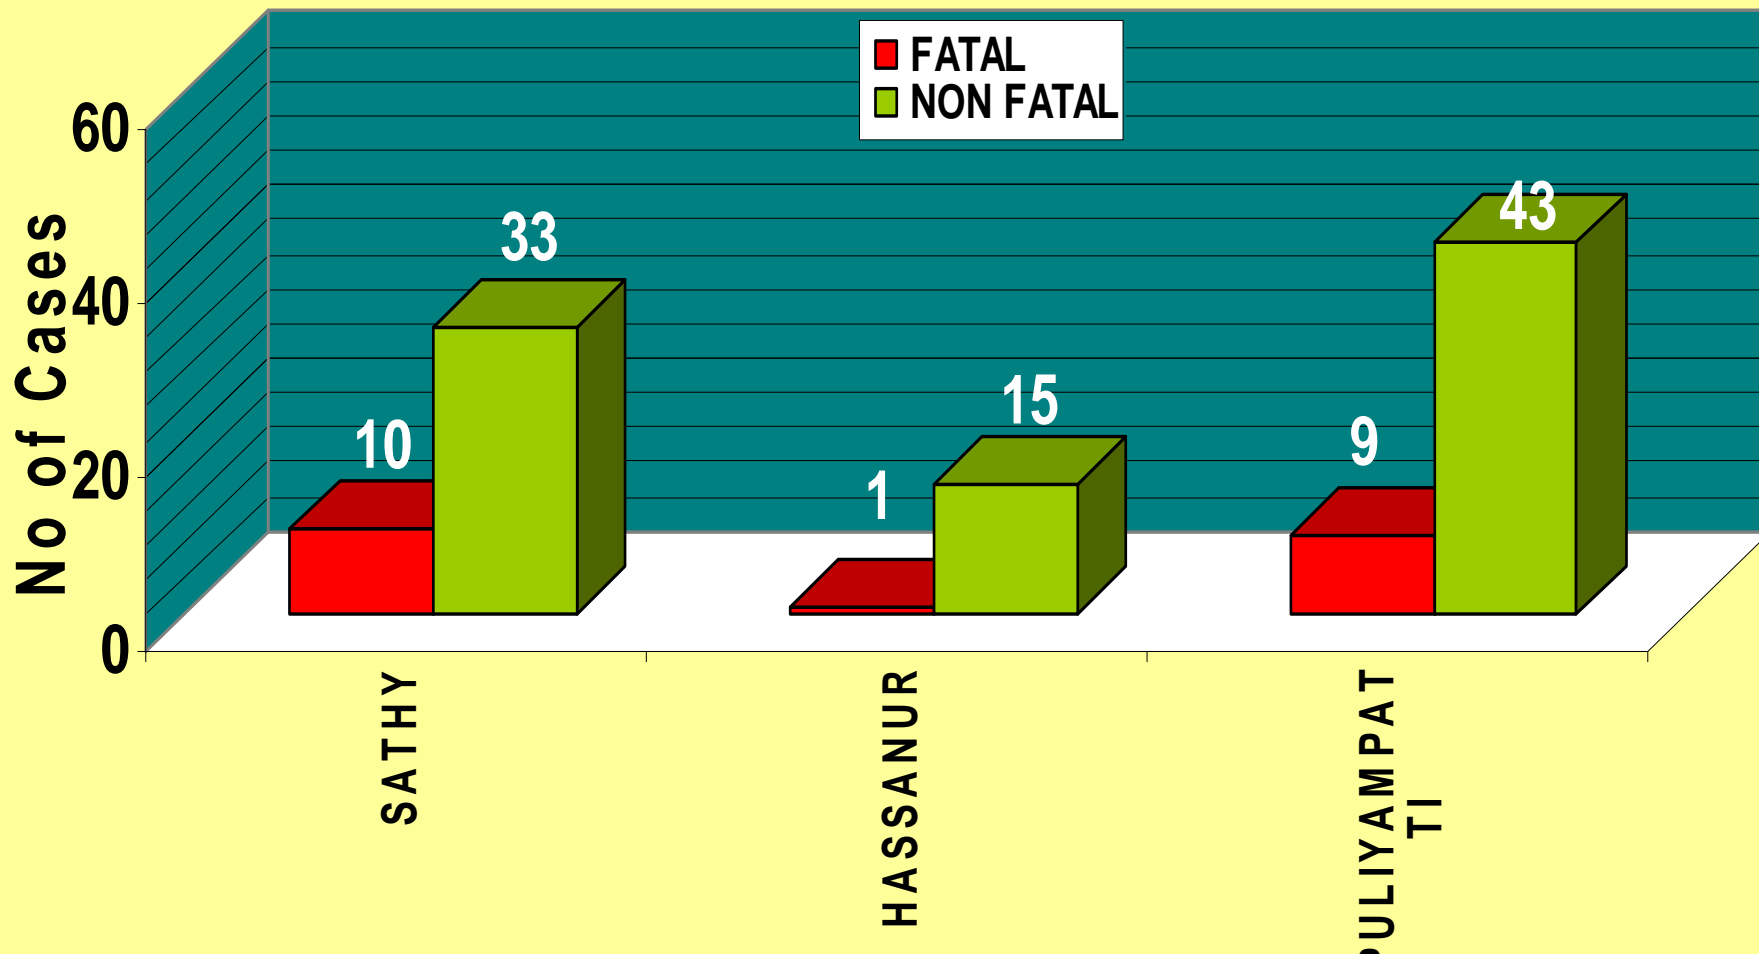

ERODE DISTRICT - ACCIDENT CASE DETAILS IN NH 209 - 2009

STARTS FROM HASSANUR KARAIPALLAM TO TANA PUDUR PULIYAMPATTI - COVERED
SATHY , HASSANUR, PULIYAMPATTI PS - 61 Kms in our district

ERODE DISTRICT - NH 47 ACCIDENT CHART - 2009

ERODE DISTRICT SH 15 ACCIDENT CASE CHART - 2009

COVERED POLICE STATIONS

Its starts from Erode Swastic Corner to Bhavanisagar Periyakallipatti
80 kms

ERODE DISTRICT SH 15 A ROAD ACCIDENT CASE CHART - 2009