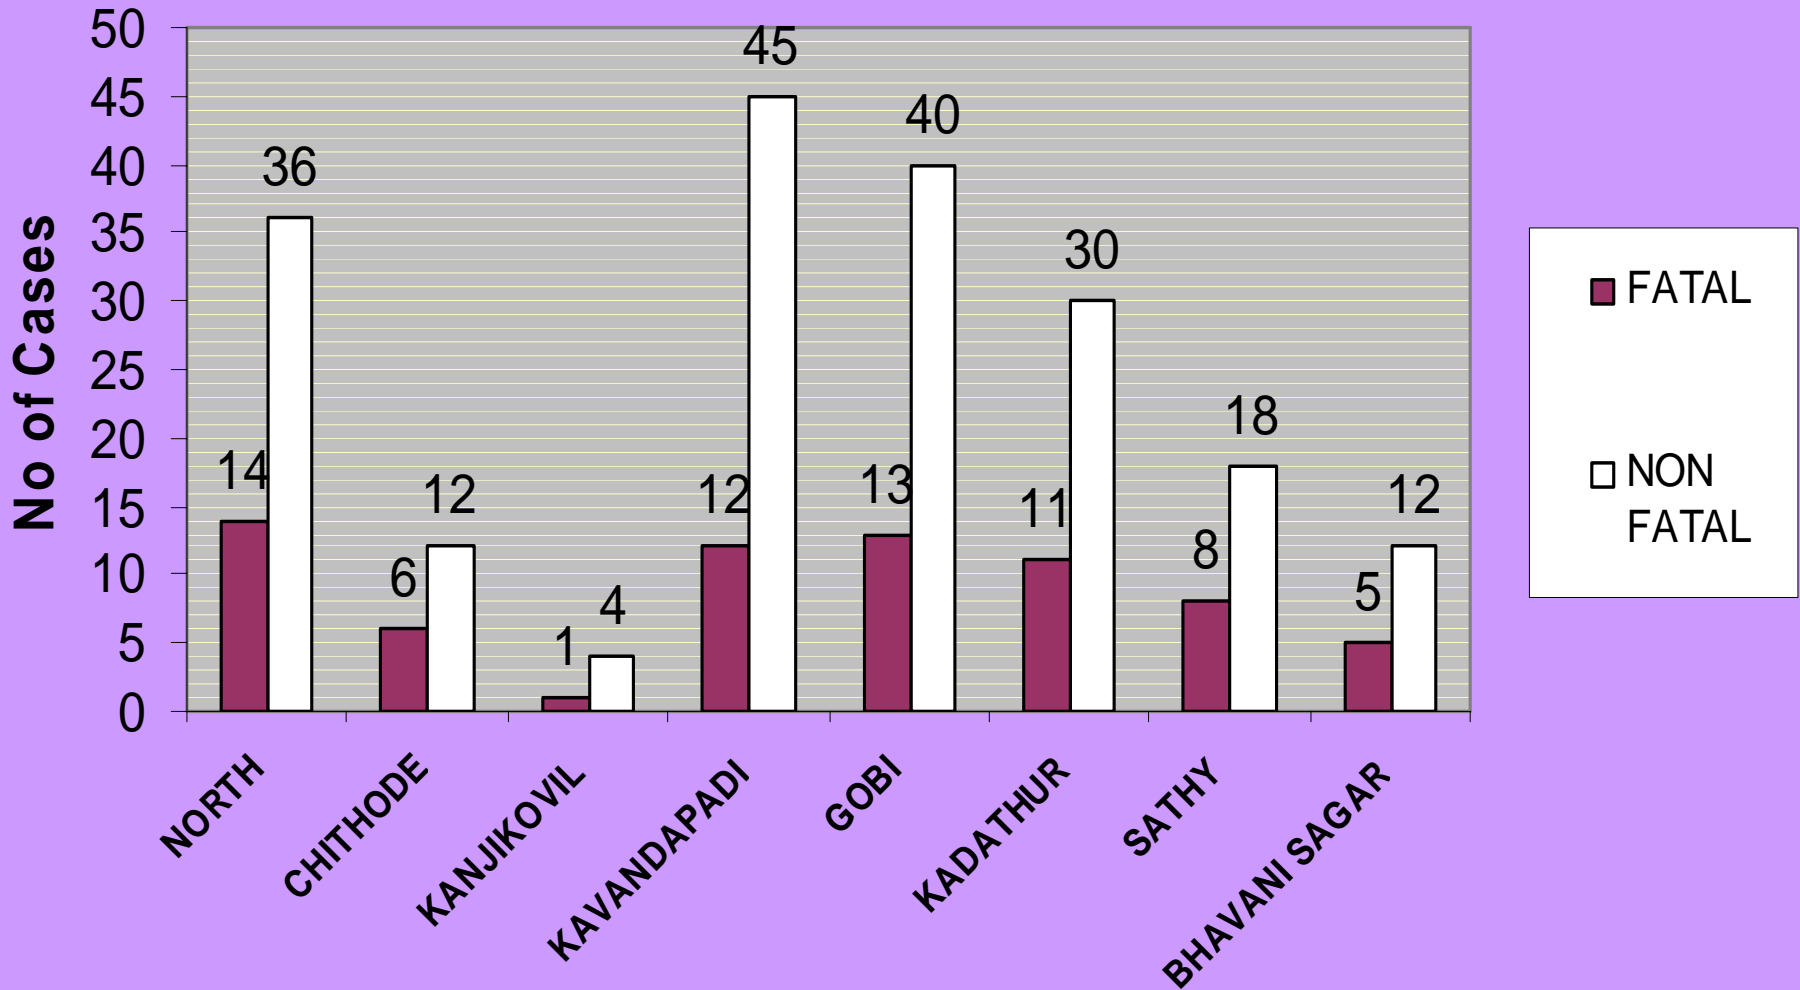

ERODE DISTRICT - ACCIDENT CASE DETAILS IN NH 209 - 2009

STARTS FROM HASSANUR KARAIPALLAM TO TANA PUDUR PULIYAMPATTI - COVERED
SATHY , HASSANUR, PULIYAMPATTI PS - 61 Kms in our district

ERODE DISTRICT - NH 47 ACCIDENT CHART - 2009

ERODE DISTRICT SH 15 ACCIDENT CASE CHART - 2009

COVERED POLICE STATIONS

Its starts from Erode Swastic Corner to Bhavanisagar Periyakallipatti
80 kms

ERODE DISTRICT SH 15 A ROAD ACCIDENT CASE CHART - 2009