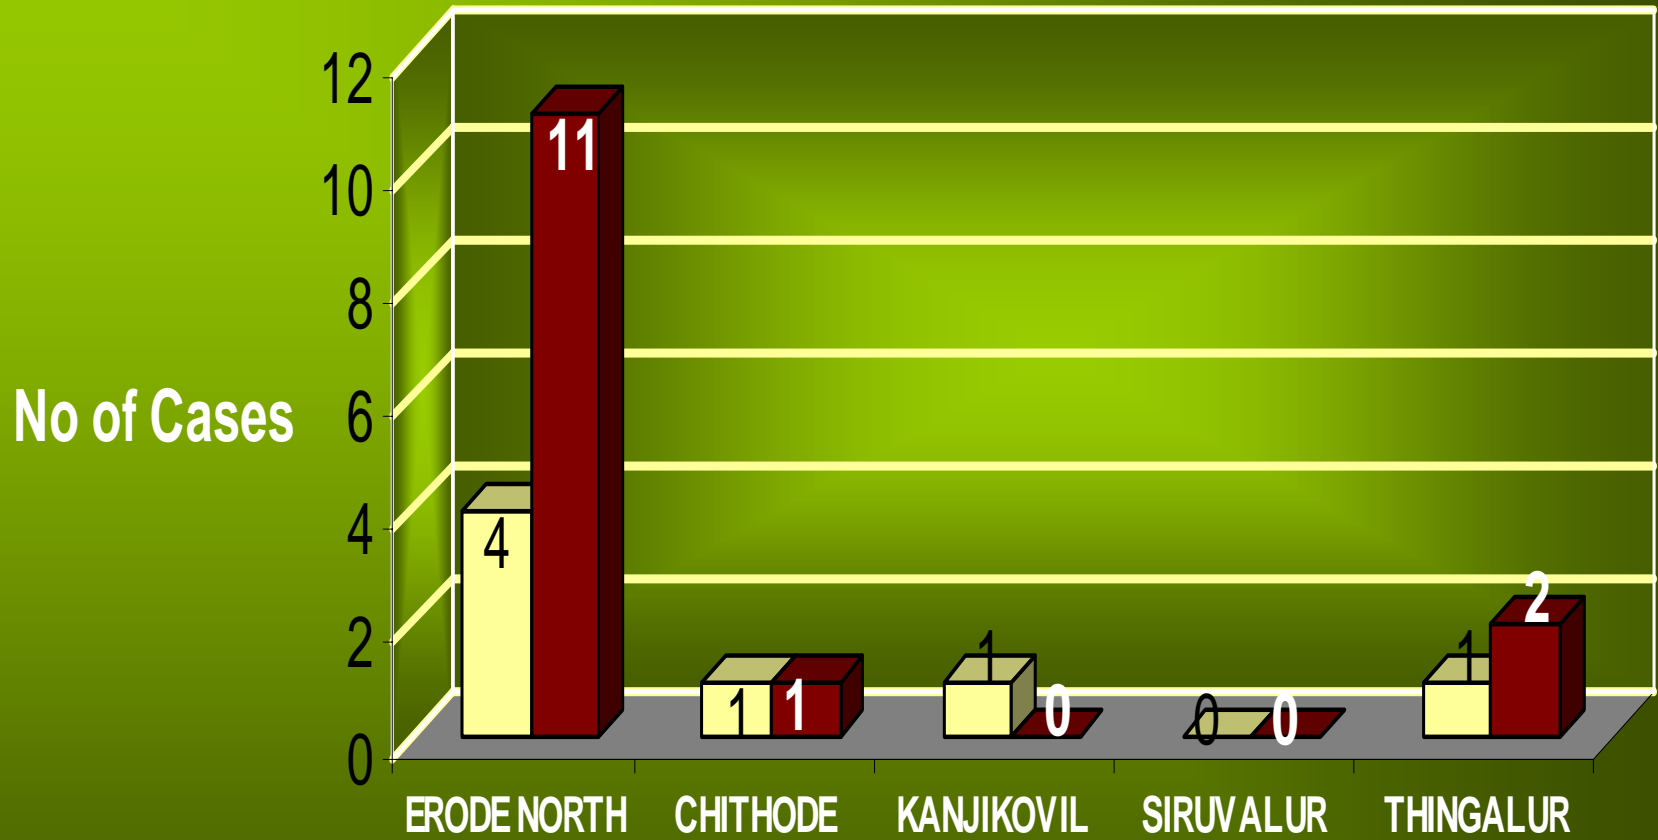

ERODE DISTRICT SH 173 ROAD ACCIDENT CHART - 2009

■ FATAL - 7
■ NON FATAL - 14

COVERED STATION
It Starts from Erode MGR Statue to Thingalur nall road -