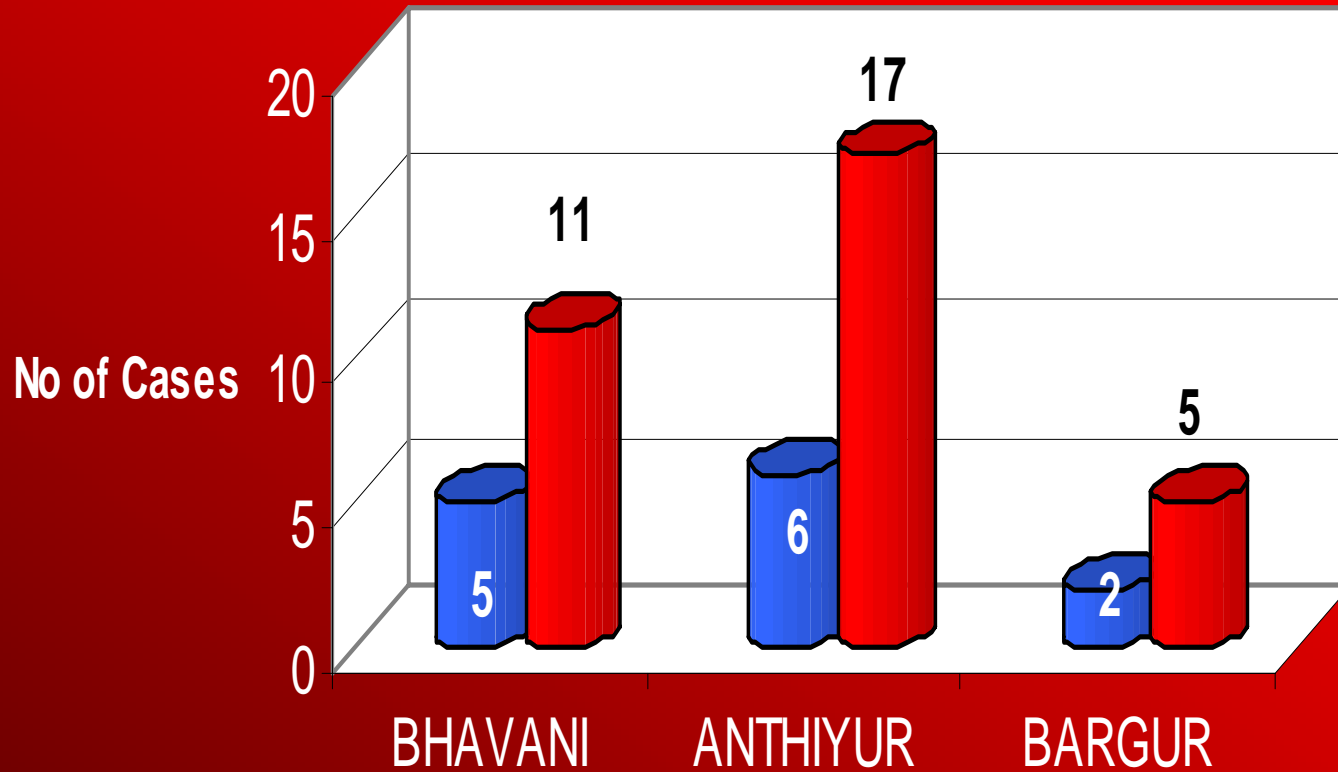

ERODE DISTRICT SH 175 ROAD ACCIDENT CHART - 2009

■ FATAL 13
■ NON FATAL 33

COVERED STATION

It Starts from Bhavani Kadayam patti to Bargur
Karkekandi (District Border) 65 kms