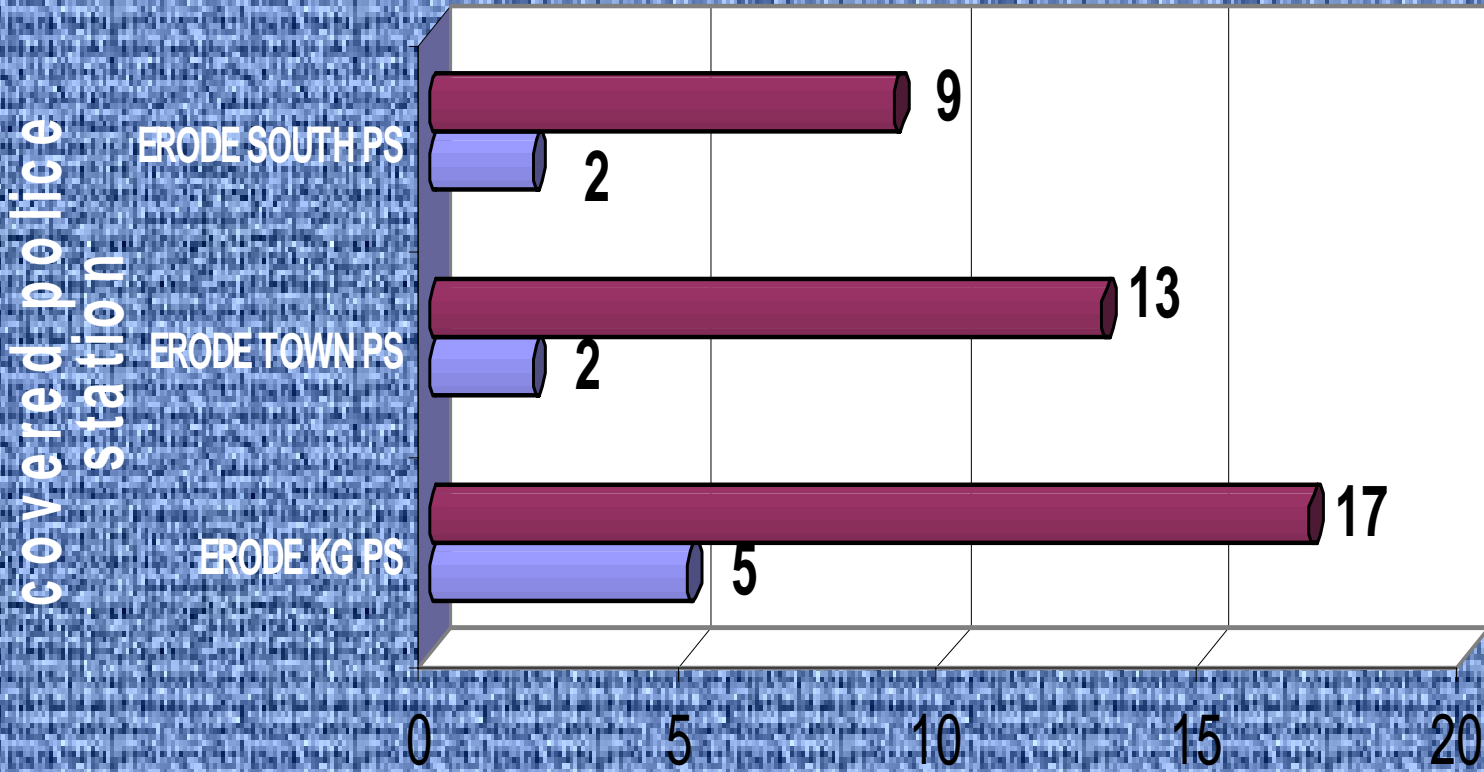

ERODE DISTRICT SH 79 ROAD ACCIDENT CHART - 2009

■ NON FATAL
■ FATAL

No of Cases
Its starts from Erode Cauvery bridge to Erode
Bull fight corner 5 kms