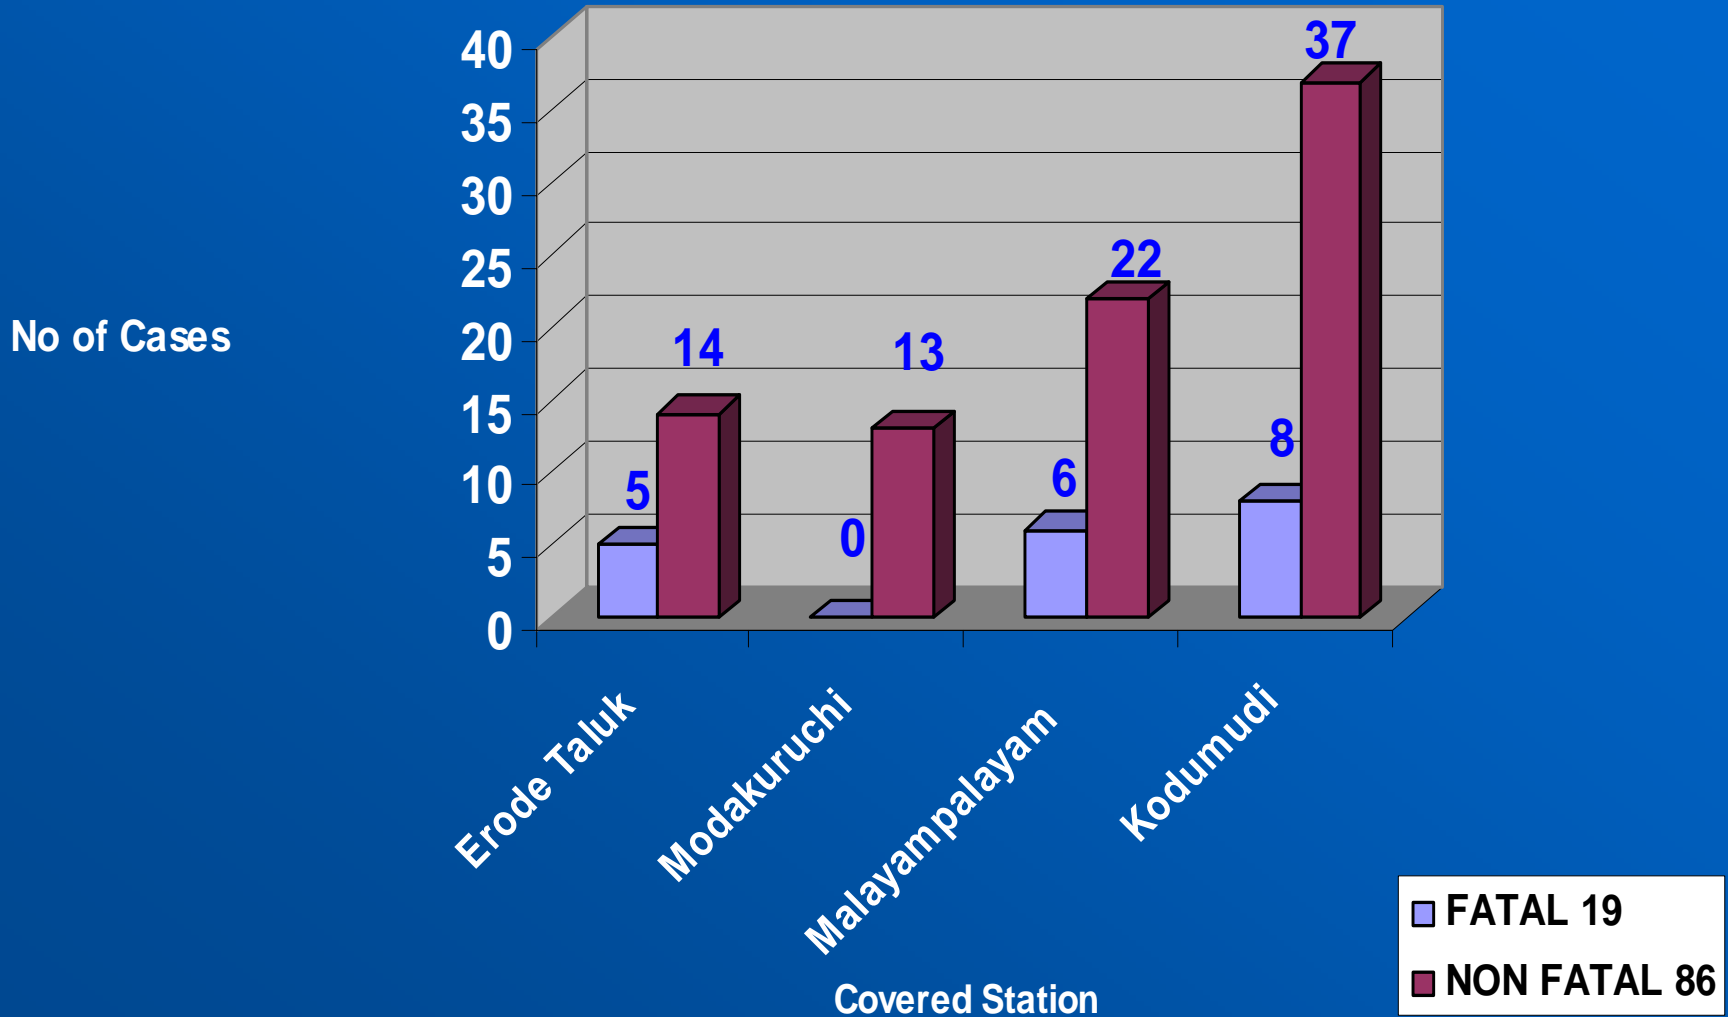

Erode District SH 84 Road Accident Chart - 2009

It Starts from Erode Annamar petrol bunk to
Kodumudi Noyal River - 42 kms