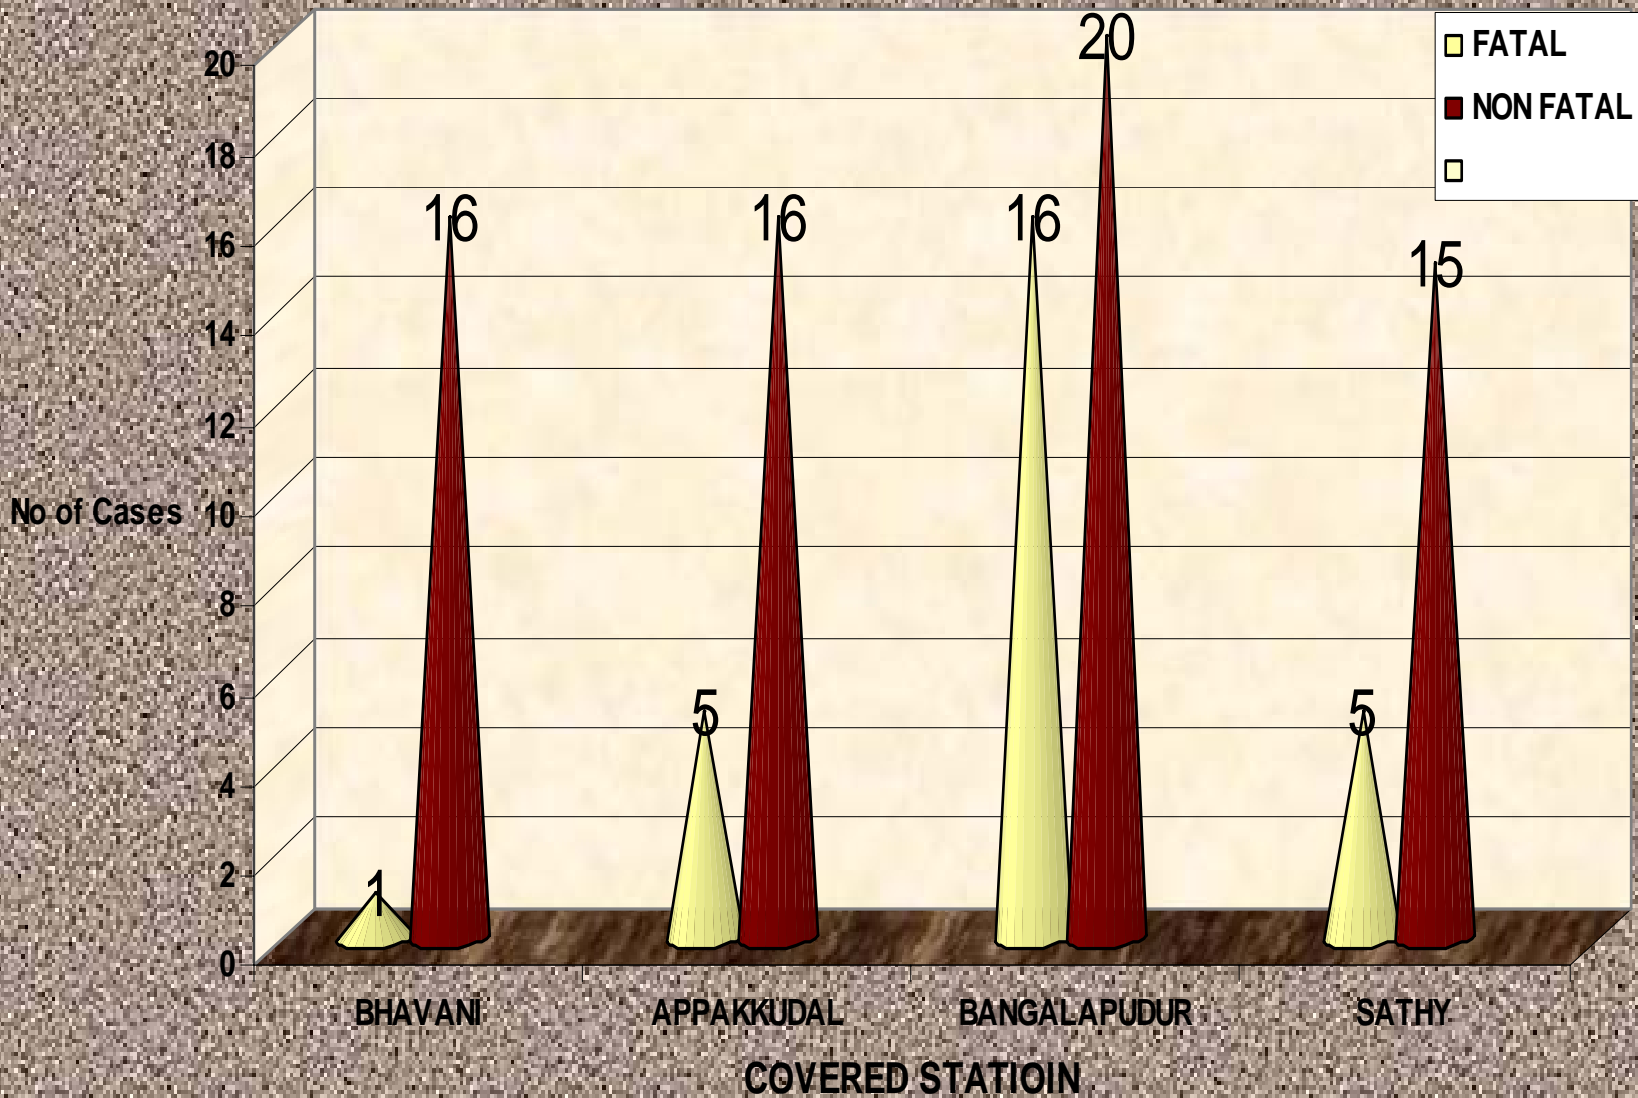

ERODE DISTRICT SH 82 ROAD ACCIDENT CHART - 2009

It Starts from Bhavani to sathy Vadakkupet 52 kms