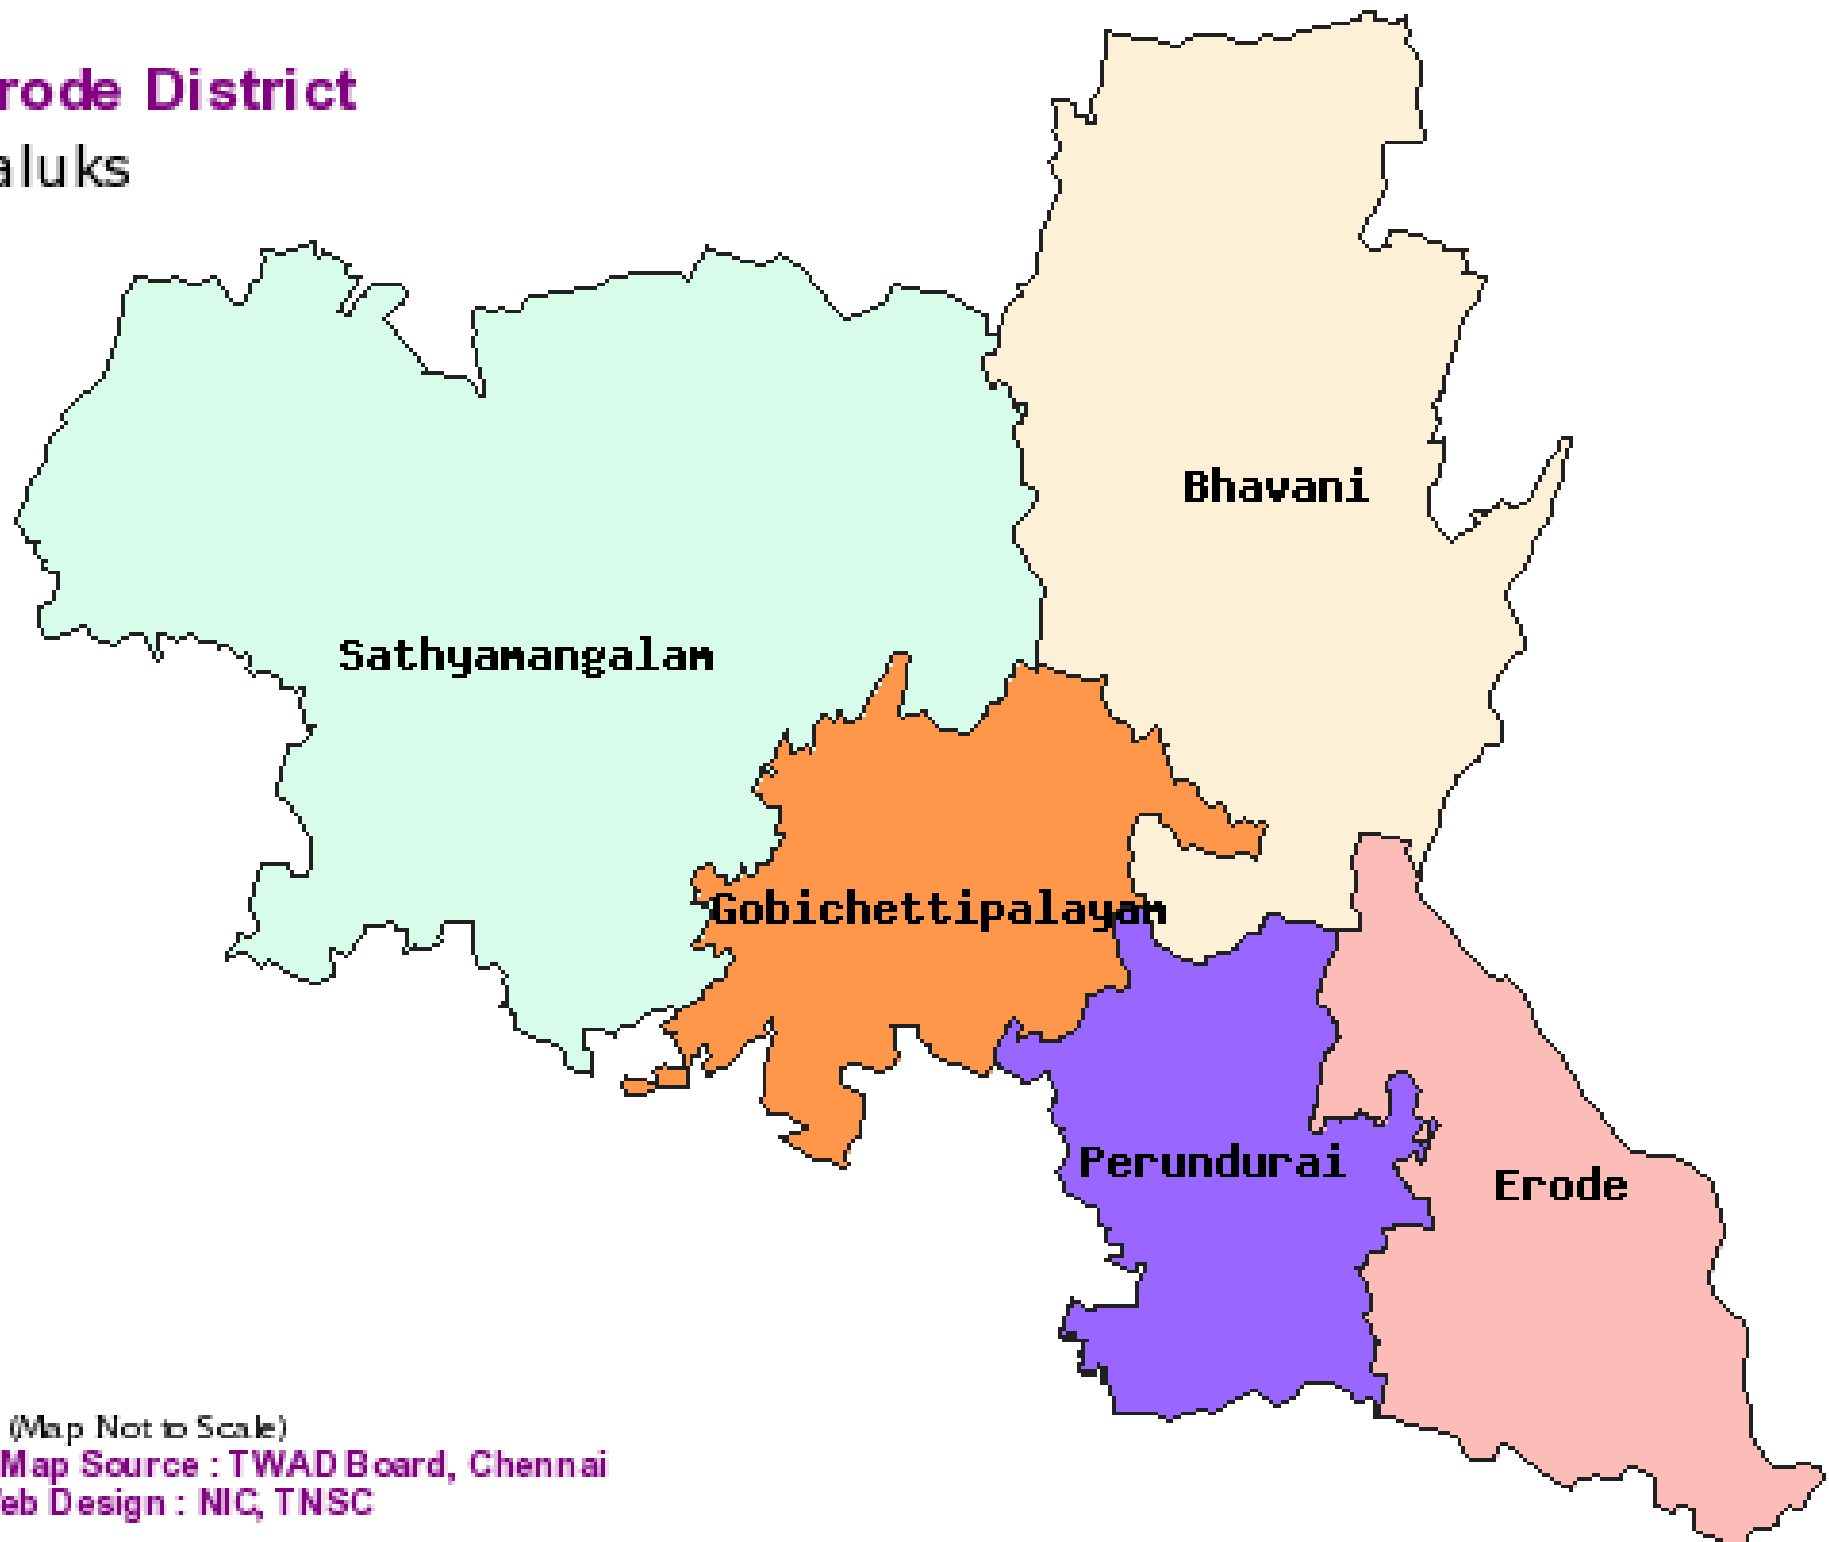

# Erode District

Taluks

(Map Not to Scale)

Digital Map Source : TWAD Board, Chennai

Web Design : NIC, TNSC