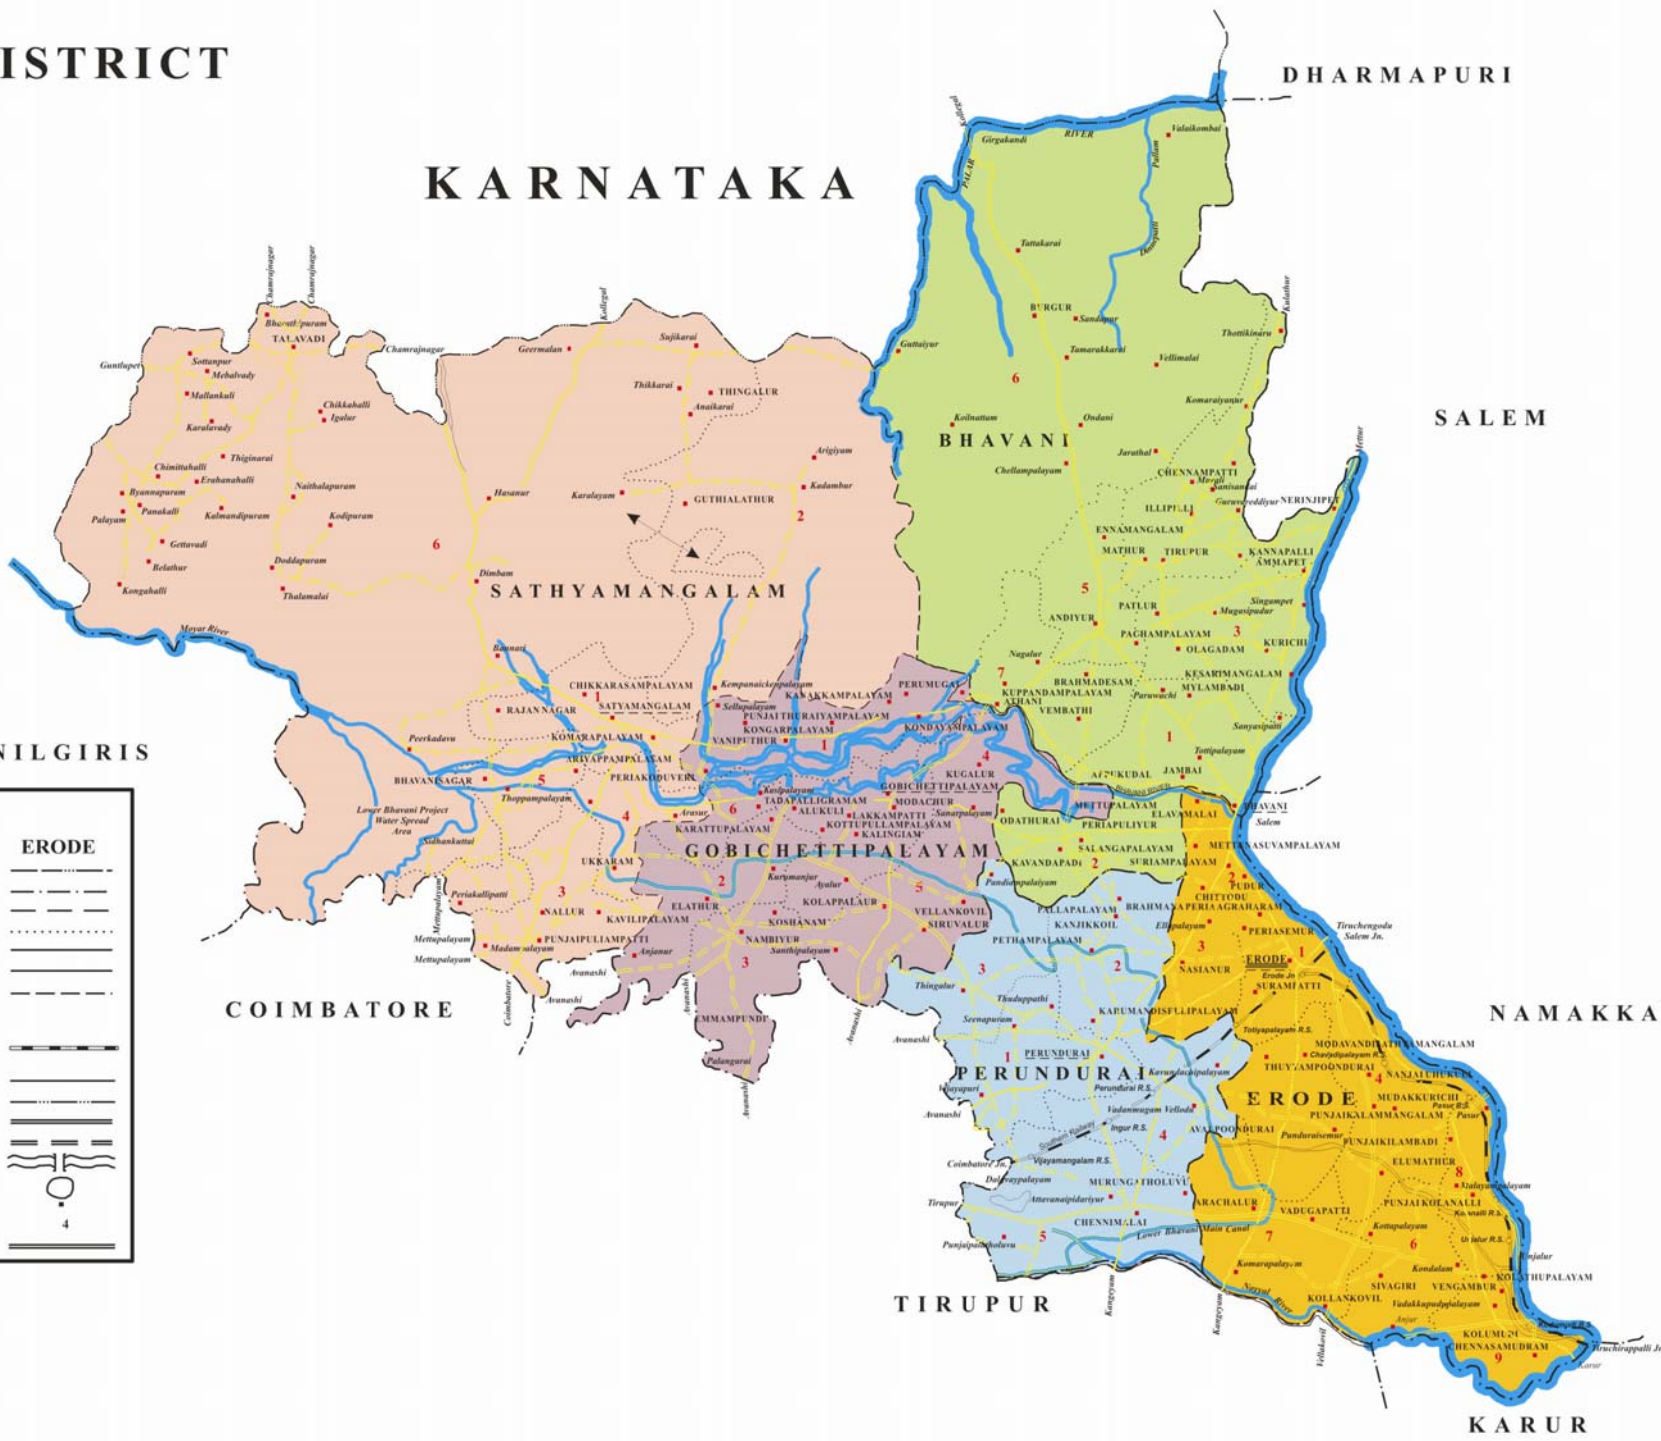

ERODE DISTRICT

KARNATAKA

DHARMAPURI

NILGIRIS

SALEM

COIMBATORE

NAMAKKAL

TIRUPUR

KARUR

REFERENCE

ERODE

- Taluk Name
- State boundary
- District boundary
- Taluk boundary
- Firka boundary
- District head quarters (Underlined thus)
- Divisional head quarters (Underlined thus)
- Tahsildar's head quarters (Underlined thus)
- Villages above 5000 population
- Other Important Villages
- Railway line with station (Broad Gauge)
- National highways
- State highways
- Major district roads
- Other district roads
- River and Stream with Bridge
- Tank
- Village site
- Firka No.
- Canal