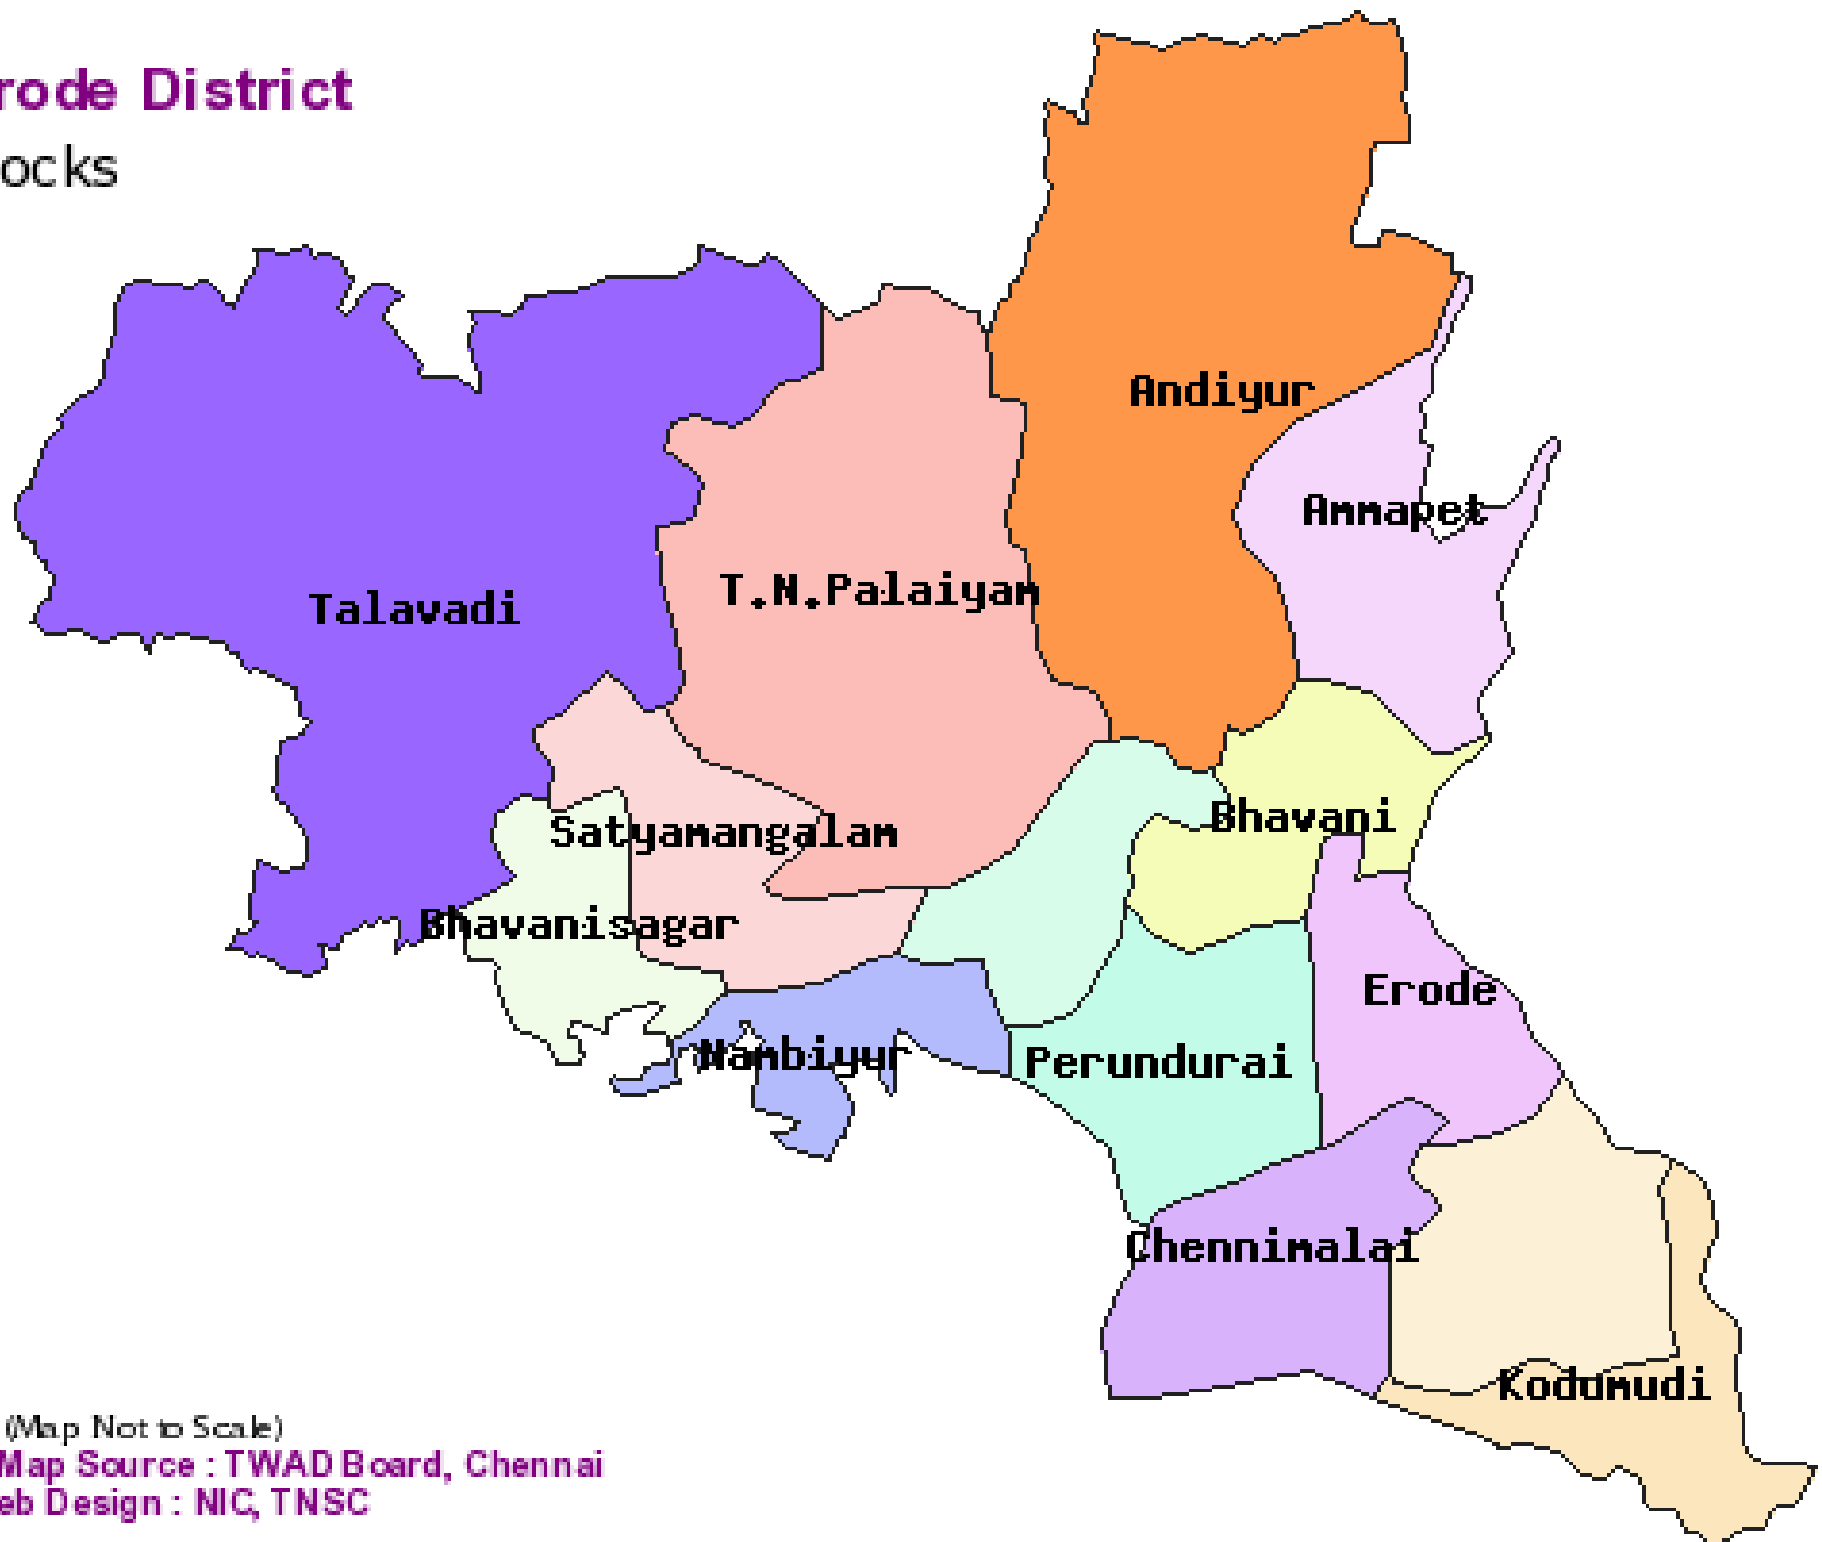

Erode District

Blocks

(Map Not to Scale)

Digital Map Source : TWAD Board, Chennai

Web Design : NIC, TNSC